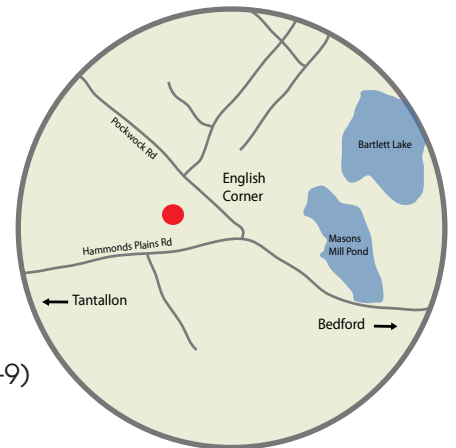

Schools

Hammonds Plains Elementary (grades P-6)
Madeline Symonds Middle School (grades 6-9)
Charles P. Allen High (grades 10-12)