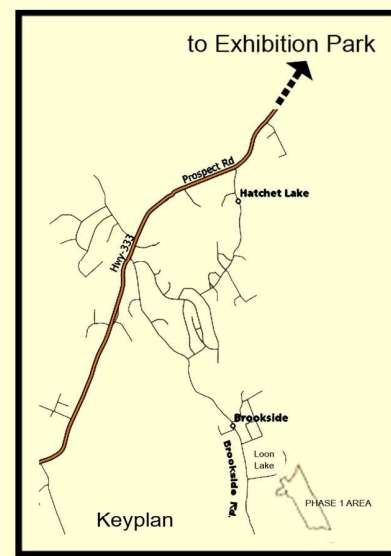

LOON
LAKE

IRISWEG DRIVE

IRISWEG DRIVE

THICKET DRIVE

STARFLOWER WAY

FUTURE DEVELOPMENT

FUTURE DEVELOPMENT

SCOTCH GATE

PARADE AND PARKS T-1

NATIONAL METROPOLE

NATIONAL METROPOLE

Armco
COMMUNITIES

RIDGEWOOD PARK
BROOKSIDE, HRM, NOVA SCOTIA
August 05,, 2008

RidgeWood
PARK