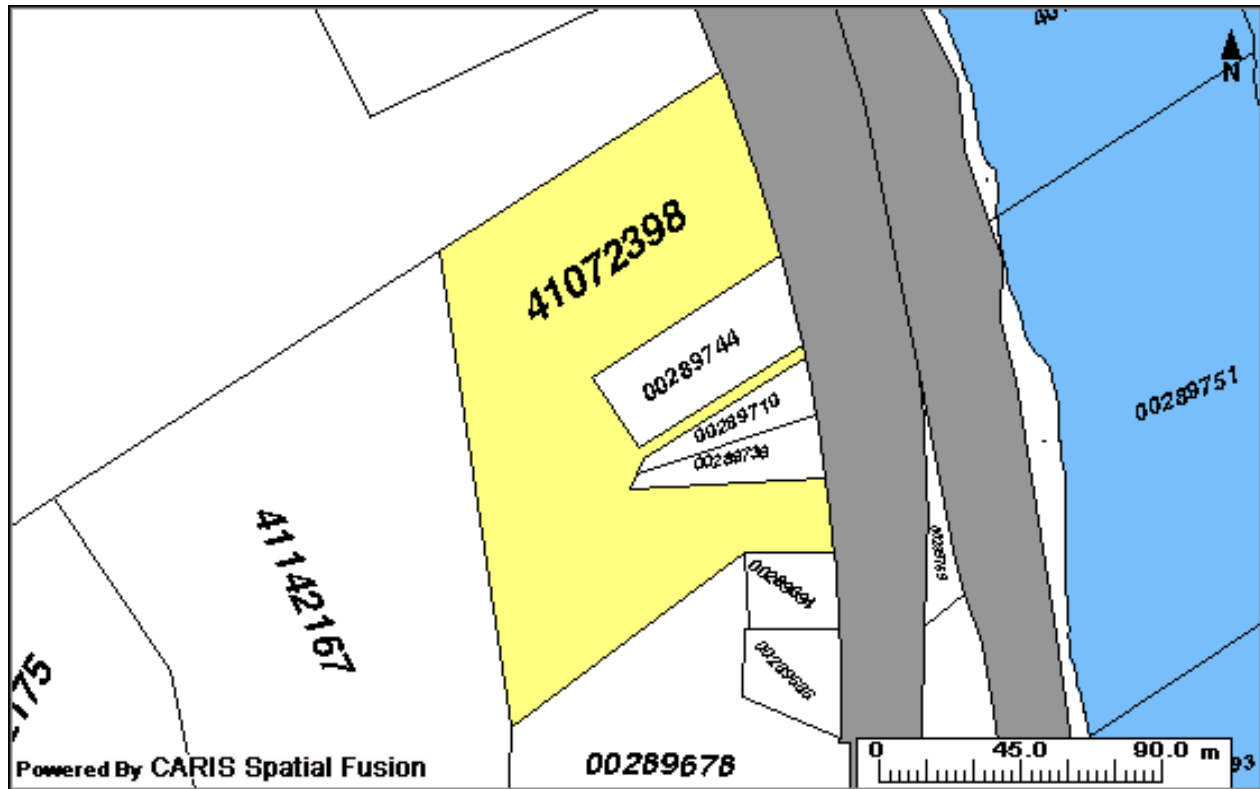

**Block BH1 Bedford Hwy  
Halifax NS**

Kimberly-Lloyd

**Block BH1 Bedford Hwy  
Halifax NS  
PID 41072398**

**137,276 square feet of prime development property in a much sought after location on the Bedford Highway. Located adjacent to Royale Hemlocks on the Bedford Highway, this property is well suited for retail or residential complexes.**